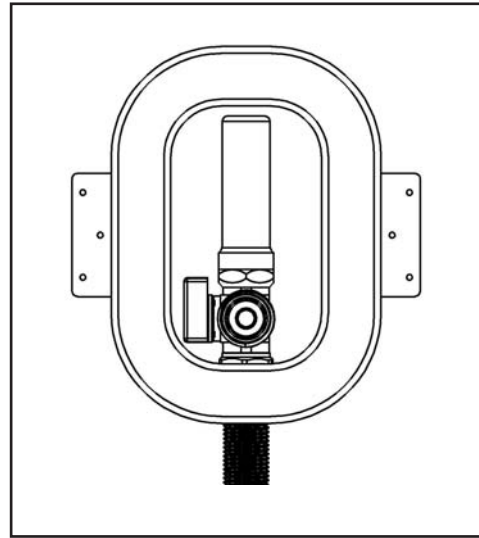

## DESIGN FEATURES

- Molded from high impact plastic
- Includes captive nails for easy installation
- Adjustable faceplate accommodates up to 5/8" wall thickness
- Available with non hammer arrester or hammer arrester, quarter-turn brass ball valves