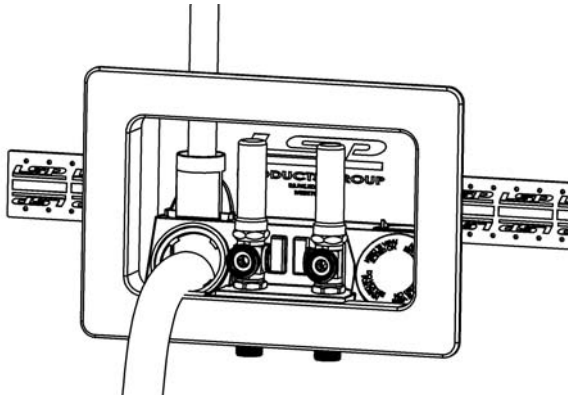

Testing Made Easy

EZ-Fill test cap, with threaded nipple, allows you fill your stack directly from the valve, reducing time and cost.

Hassle-Free Installation

Dual drain feature, without knockouts, prevents errors and costly call-backs - simply cover the unused outlet with a snap-in, cosmetic cap.

- Error-proof, no knockout drains
- Fill stack directly from box and test without a mess
- Available with and without hammer arresters

Available in all valve types:

MIP
CPVC
PEX

REHAU
KITEC
WIRSBO PROPEX

- Highest Quality
- Outstanding Performance
- Exceptional Service

Specialty Products™

Kahuna Outlet Box Family

Part Number	Description	Mstr Ctn Qty
NON-HAMMER ARRESTER VALVES		
WITH MIP VALVES		
OB-2010	Unassembled, White	10
OB-2011	Assembled, White	10
OB-2010-C	Unassembled, White, w/Condensate	10
OB-2011-C	Assembled, White, w/Condensate	10
WITH CPVC VALVES		
OB-2020	Unassembled, White	10
OB-2021	Assembled, White	10
OB-2020-C	Unassembled, White, w/Condensate	10
OB-2021-C	Assembled, White, w/Condensate	10
WITH PEX VALVES		
OB-2030	Unassembled, White	10
OB-2031	Assembled, White	10
OB-2030-C	Unassembled, White, w/Condensate	10
OB-2031-C	Assembled, White, w/ Condensate	10
WITH REHAU VALVES		
OB-2040	Unassembled, White	10
OB-2041	Assembled, White	10
OB-2040-C	Unassembled, White, w/Condensate	10
OB-2041-C	Assembled, White, w/Condensate	10
WITH KITEC VALVES		
OB-2050	Unassembled, White	10
OB-2051	Assembled, White	10
OB-2050-C	Unassembled, White, w/ Condensate	10
OB-2051-C	Assembled, White, w/Condensate	10
WITH WIRSBO VALVES		
OB-2060	Unassembled, White	10
OB-2061	Assembled, White	10
OB-2060-C	Unassembled, White, w/Condensate	10
OB-2061-C	Assembled, White, w/Condensate	10

DESIGN FEATURES

- Error proof no-knockout drains
- Dual drain feature allows right or left outlet option
- Fill stack & test directly from the box using EZ-fill Test Cap
- Cosmetic plug for unused drain
- Optional condensate with visible air gap
- Top or bottom mountable valves