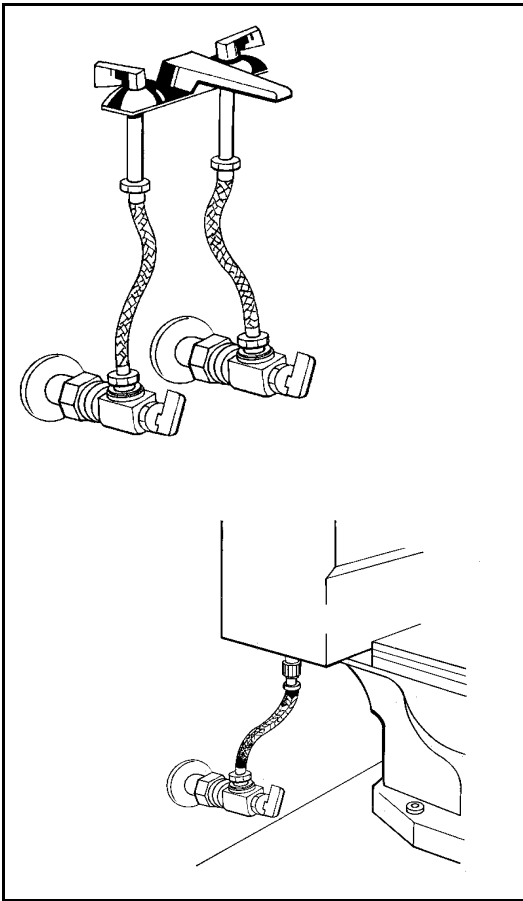

**POLYBRAIDED FLEXIBLE  
CONNECTORS**  
Specification Sheet

**DESIGN FEATURES**

- Monofilament Polymer Braid provides superior corrosion resistance
- Chloramine resistant soft cone or hard cone
- Exclusive POWR-TIGHT 12-point crimp for extraordinary burst pressure
- Chloramine resistant PVC tubing
- Easy installation, no special tools required

**COMPLIANCES/LISTINGS**

- IAPMO Certified
- NSF Compliant
- ASME A112.18.6

**MATERIAL SPECIFICATION**

- Working Pressure: 100 psi Maximum
- Operating Temperature: 33°F-140°F
- Tubing - Reinforced PVC, NSF 61 Compliant
- Nuts & End fittings - Nickel Plated Brass
- Washers - NSF 61 Compliant