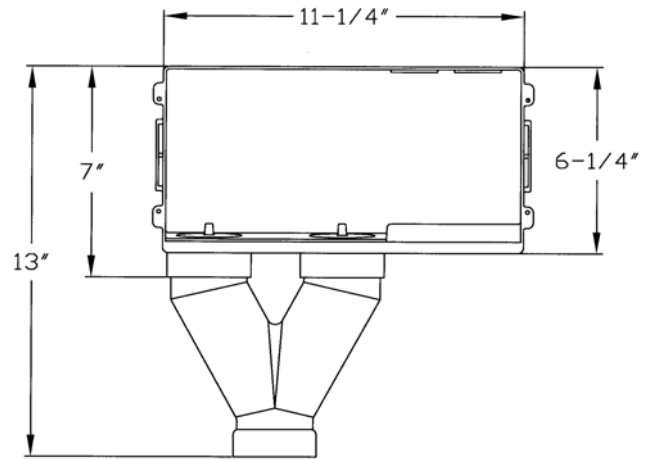

Specialty Products™

TORNADO Outlet Box Family

Front View

Bottom View

Face Plate

DESIGN FEATURES

- EZ-Turn valves provide complete, fingertip flow control
- Convenient, built-in test caps.
- Constructed from high-impact plastic.
- Top-mount capability.
- Use with up to 1" backing board.
- Easy-to-install, face plate for 1/2" drywall.
- Factory assembled drain funnel
- Easy to install condensate pipe stand