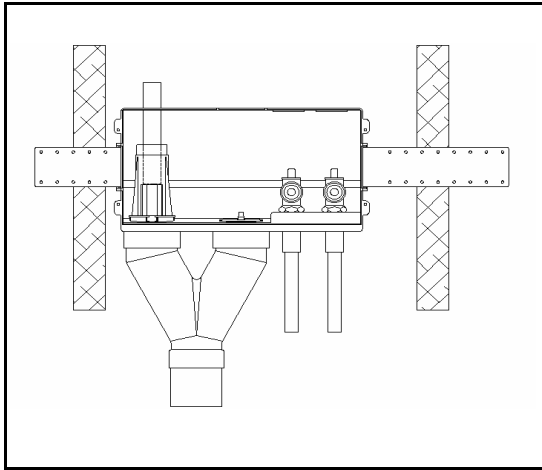

Specialty Products™

TORNADO Outlet Box Family

Front View

Bottom View

Face Plate

DESIGN FEATURES

- EZ-Turn valves provide complete, fingertip flow control
- Convenient, built-in test caps.
- Constructed from high-impact plastic.
- Top-mount capability.
- Use with up to 1" backing board.
- Easy-to-install, face plate for 1/2" drywall.
- Factory assembled drain funnel
- Easy to install condensate pipe stand