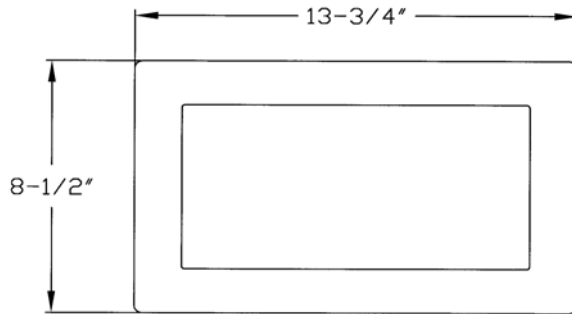

Specialty Products™

TORNADO Outlet Box Family

Front View

Bottom View

Face Plate

DESIGN FEATURES

- EZ-Turn valves provide complete, fingertip flow control
- Convenient, built-in test caps.
- Constructed from high-impact plastic.
- Top-mount capability.
- Use with up to 1" backing board.
- Easy-to-install, face plate for 1/2" drywall.
- Factory assembled drain funnel
- Easy to install condensate pipe stand