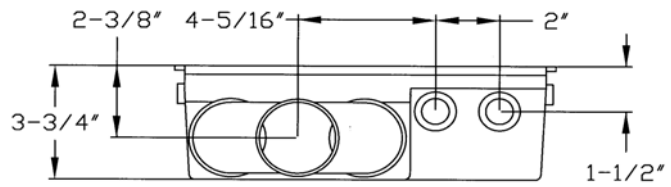

Specialty Products™

TORNADO Outlet Box Family

Front View

Bottom View

Face Plate

DESIGN FEATURES

- EZ-Turn valves provide complete, fingertip flow control
- Convenient, built-in test caps.
- Constructed from high-impact plastic.
- Top-mount capability.
- Use with up to 1" backing board.
- Easy-to-install, face plate for 1/2" drywall.
- Factory assembled drain funnel
- Easy to install condensate pipe stand