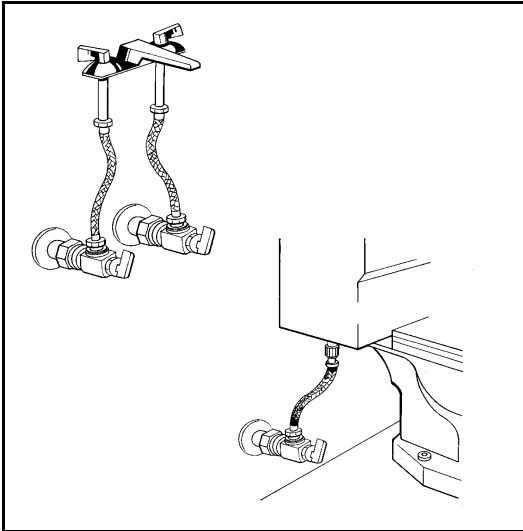

AQUAFLO®

MIGHTYFLEX POLISHED BRASS CONNECTORS Specification Sheet

FAUCET CONNECTORS

PART NUMBER	DESCRIPTION	LENGTH
SFB-112-1	1/2" Soft Cone	12"
SFB-120-1	x 3/8" Compression	20"
SFB-130-1	x 5/16" ID	30"

TOILET CONNECTORS

SWB-112-1	7/8" Soft Ballcock	12"
SWB-120-1	x 3/8" Compression x 5/16" ID	20"

DESIGN FEATURES

- Chloramine resistant soft cones
- Exclusive POWR-TIGHT 12-point crimp-many times industry standard
- Chloramine resistant tubing
- Withstands dramatic changes in water pressure
- Easy installation, no special tools or soldering required.

MATERIAL SPECIFICATIONS

- Working Pressure: 160 psi
- Operating Temperature: 33° F - 140° F
- Tubing: Reinforced PVC, NSF 61 Compliant
- Nuts & End Fittings: Brass-Plated Brass
- Washers: NSF 61 Compliant

COMPLIANCES/LISTINGS

- IAPMO Certified
- NSF Compliant
- ASME A112.18.6

3689 Arrowhead Drive, Carson City, NV 89706

Phone (800) 854-3215 Fax (800) 243-1777

E-mail sales@lspproducts.com Website www.lspproducts.com

Content matter is subject to change at any time. It is the user's responsibility to ensure the most updated revisions are obtained.

AF/S-2011 (04-08) Rev 3

Product Submittal	
Job Name	
Date	
Part Number	Quantity
Architect	
Contractor